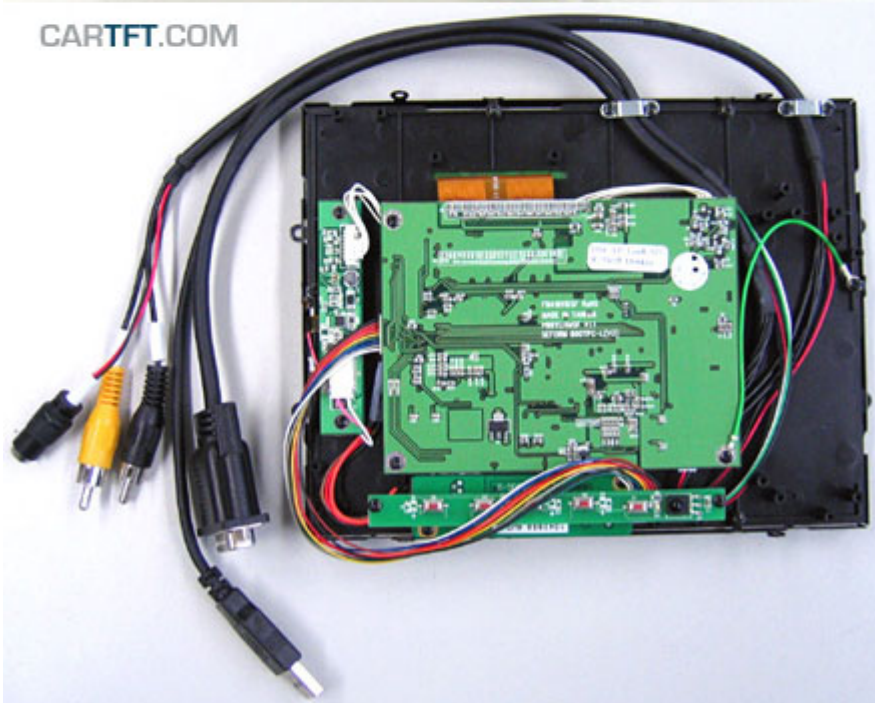

298.00 EUR  
incl. 19% VAT, plus [shipping](#)

- Open-Frame !
- LED Backlight !
- Auto Power On !

Support: [Dimensions](#) |  [Dimensions \(PDF\)](#)

**New** : LED-Backlight-Technology, with optimized color saturation enabling particular high and shining display. The scale of displayable color nuances is increased by 45% because of the new technology. Conventional LCDs are based on CCFL backlight, which can display approx. 72% of the standard color scale of NTSC (National Television Systems Committee). With LED-Backlight-Technology 104% of the NTSC-color scale can be displayed. This results in displaying in a highly realistic manner.

With the new Open-Frame TFT display-series from CarTFT you get back control : The ruggedized metal frame enables you a stable installation. The single modules (Mainboard, Touchscreen controller, Power inverter and button-frame) can be screwed off from the rear side and being positionated elsewhere. This way you can install the connector cables more easier and the display thickness shrinks also.

<b>Specifications</b>	
Screen size	8.0" digital
Aspect Ratio	4:3 wide TFT screen
Dot Resolution	2400x600= 1,440,000 dots
Physical Resolution	800x600
Supported Resolutions	640x480-1920x1080
Color configuration	RGB stripe
Brightness	600 nits
Contrast	500:1
Operating temperature	-30°C to 85°C
Power input	DC 9-30V
Power consumption	max. 10W
Video system	2x Video inputs (PAL/NTSC) 1x VGA input
Dimensions	185.6 x 143.6 x 27 mm Display : 162 x 121.5 mm
Video input signal	1.0Vp-p, composite video
Features	Full function OSD control (englisch) Auto Power On/Off LED backlight Autodimmer
What is included ?	- 8.0" VGA Open-Frame Touchscreen TFT with Video-support
	- Power Adapter f. EU 230V
	- Cigarette Lighter Adapter
	- Touchscreen Driver-CD
	- Manual